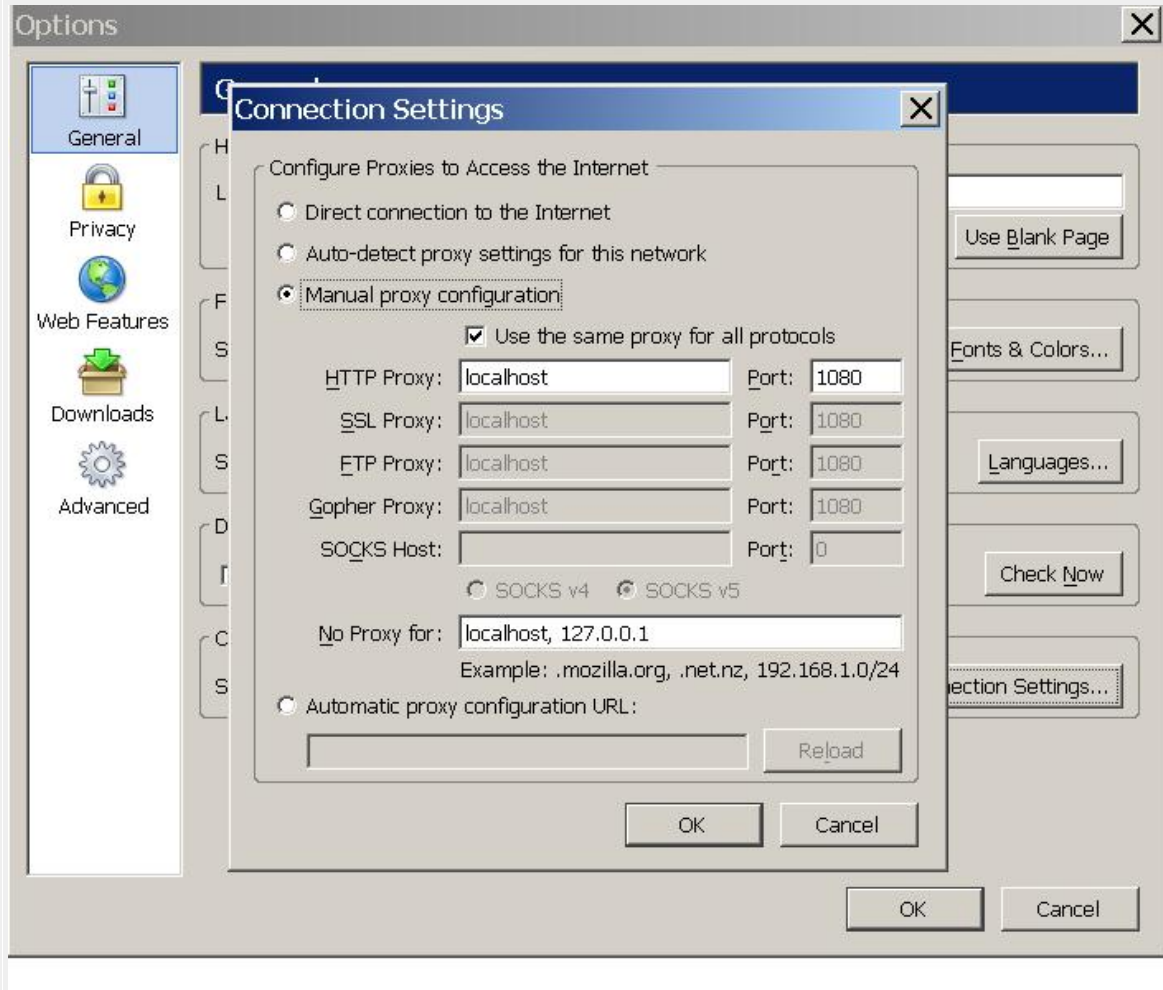

Select "Use the same proxy for all protocols"

In the HTTP Proxy box enter localhost

In the Port box enter 1080

5. Click OK to close the Connection Settings dialog box.

6. Click OK to close the Options dialog box.

7. Surf with FireFox as you usually do.

[Back to top](#)

Display posts from previous:

[HTTP-Tunnel.com Forum Index -> Documentation](#)

All times are GMT